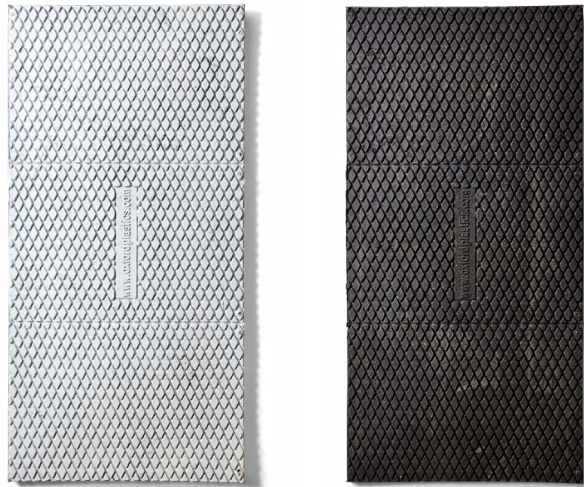

CLEARPATH[®] MAT

TEMPORARY WALKWAY

Create clearly marked passageways with this black and white pedestrian mat made of tough plastic for work sites, events and temporary zebra crossings.

PRODUCT RANGE

CLEARPATH[®] MAT

Usage Benefits

- ▶ Lightweight and durable solution for easy installation
- ▶ Can be easily installed, transported and stored
- ▶ Provide added stability on uneven ground
- ▶ Clearly cordon off areas to reduce the risk of pedestrians/site staff entering restricted zones
- ▶ Ability to reinforce social distancing measures
- ▶ A closed loop recycling product: made of recycled PVC

Product No.	O329
Width	1200mm
Length	600mm
Height	22mm
Weight	20kg
Quantity / Pallet	30
Colour	Black
	White
	Yellow